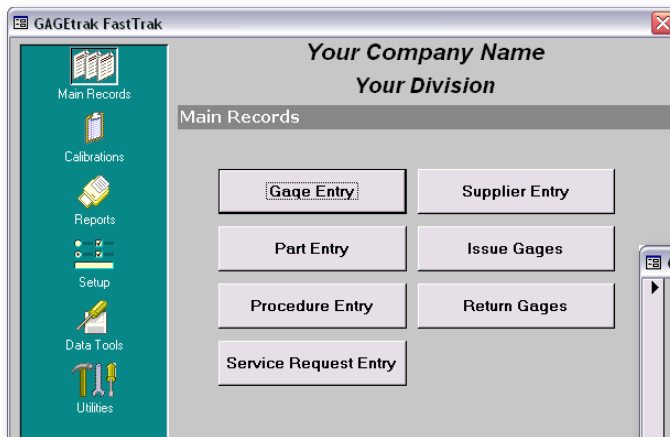

GAGEtrak[®] FastTrak

The World's Leading Calibration Management Software
Simplified.

You're still using standard spreadsheets and index cards to track and record your company's calibration records and you want to make the leap to calibration management software, but you're overwhelmed by it - it's too much! You need it to be simpler and more straightforward. You don't need all of the fancy frills, just the basics. GAGetrak FastTrak provides all the basics you need and it's a speedy solution that will fit any budget.

With GAGetrak FastTrak, you can:

- Track gages
- Set calibration due dates automatically or manually
- Calculate uncertainty
- Access calibration history
- Access calibration procedures
- Track issue/return
- Utilize traceability
- Organize, reference and flag gage measurements and specifications
- Control and assign access level rights

GAGetrak FastTrak employs the Outlook-style menu system for quick and easy access to your records and reports. The built-in security system provides simple, but effective control of who has access to your records and the rights that they will have. With dozens of essential reports to choose from, you'll always be informed on the calibration status and location of your measurement equipment.