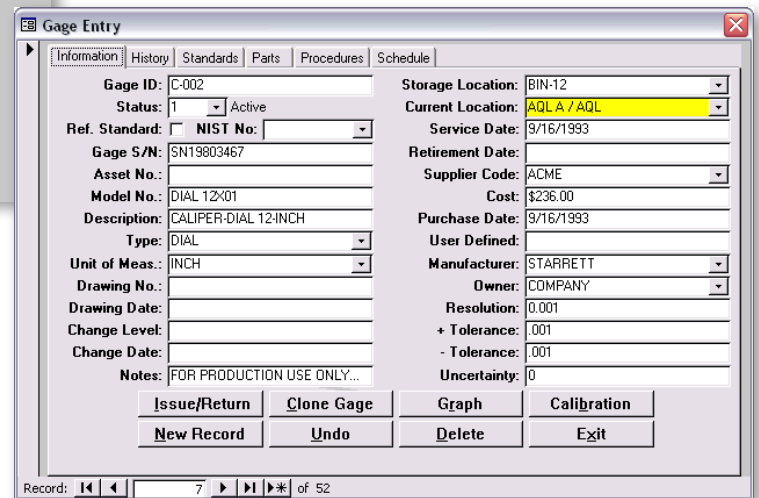

Making the leap to calibration software is quick and easy and our technical support team is always available to help. Using GAGetrak FastTrak instead of spreadsheets and index cards will improve efficiency, help you avoid common mistakes and reduce costs.

Contact us today for free trial of GAGetrak FastTrak or a personalized web demonstration. You'll see how simple it is to get your company on the right track... fast.

GAGetrak® FastTrak
by CyberMetrics

1.800.777.7020

www.cybermetrics.com +001 (480) 922-7300